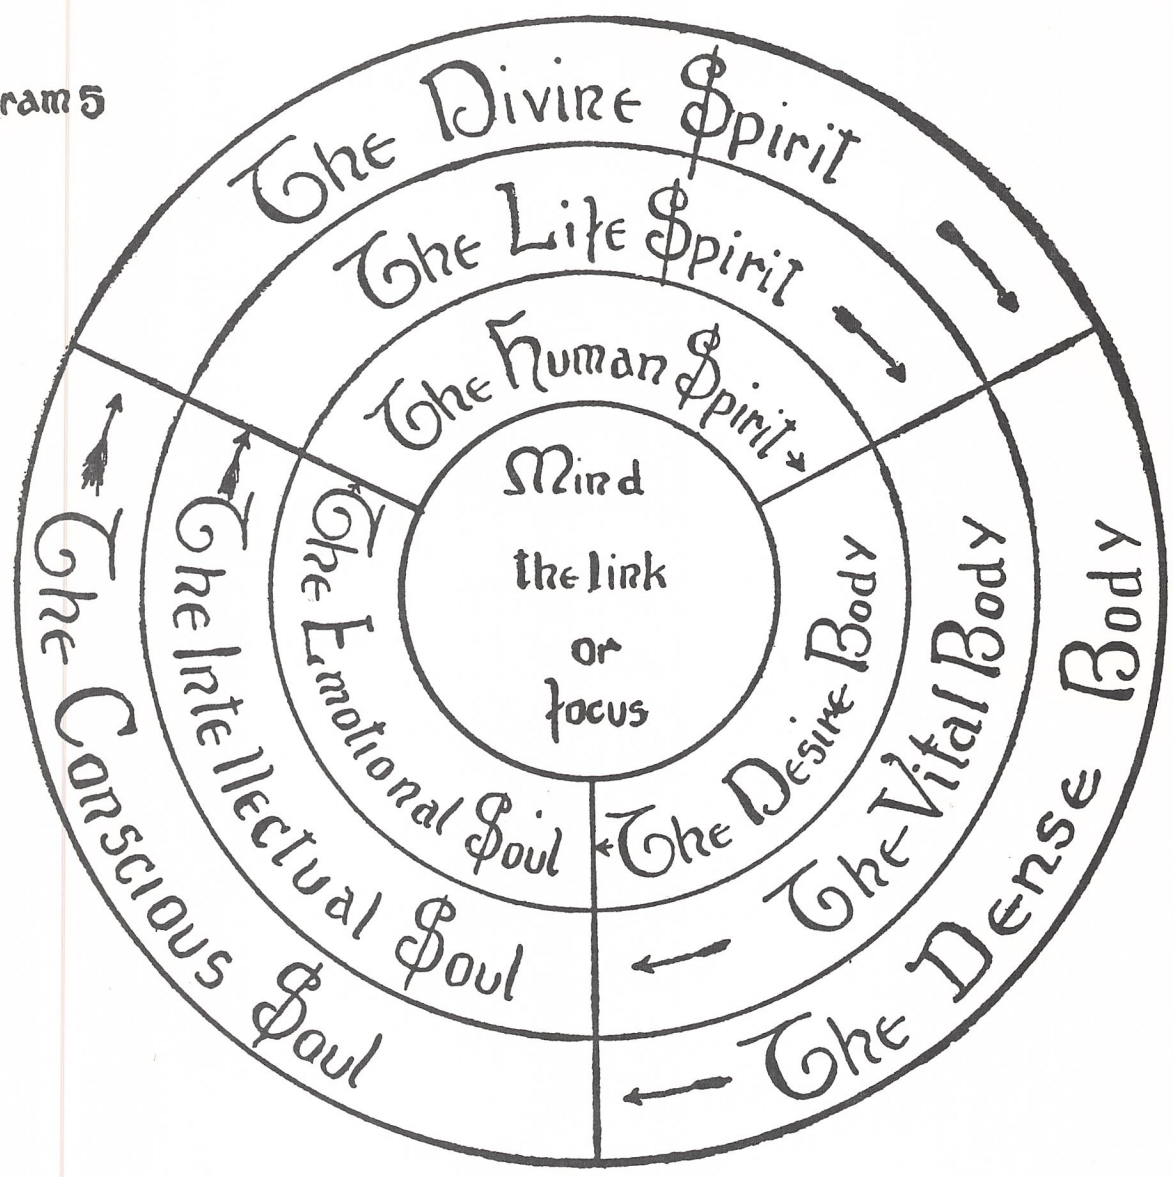

Diagram 4A

Diagram 5

Diagram 5 shows the Tenfold Constitution of Man.

Man is a threefold Spirit, possessing a Mind by means of which he governs a threefold Body, which he emanated from himself to gather experience. This threefold body he transmutes into a threefold Soul, upon which he nourishes himself from impotence to omnipotence.

The mirror of Mind also contributes increasingly to spiritual growth as the thoughts which it transmits to and from the Spirit polish it to greater brightness, sharpening and intensifying its focus more and more to a single point, perfectly flexible and under the control of the Spirit.